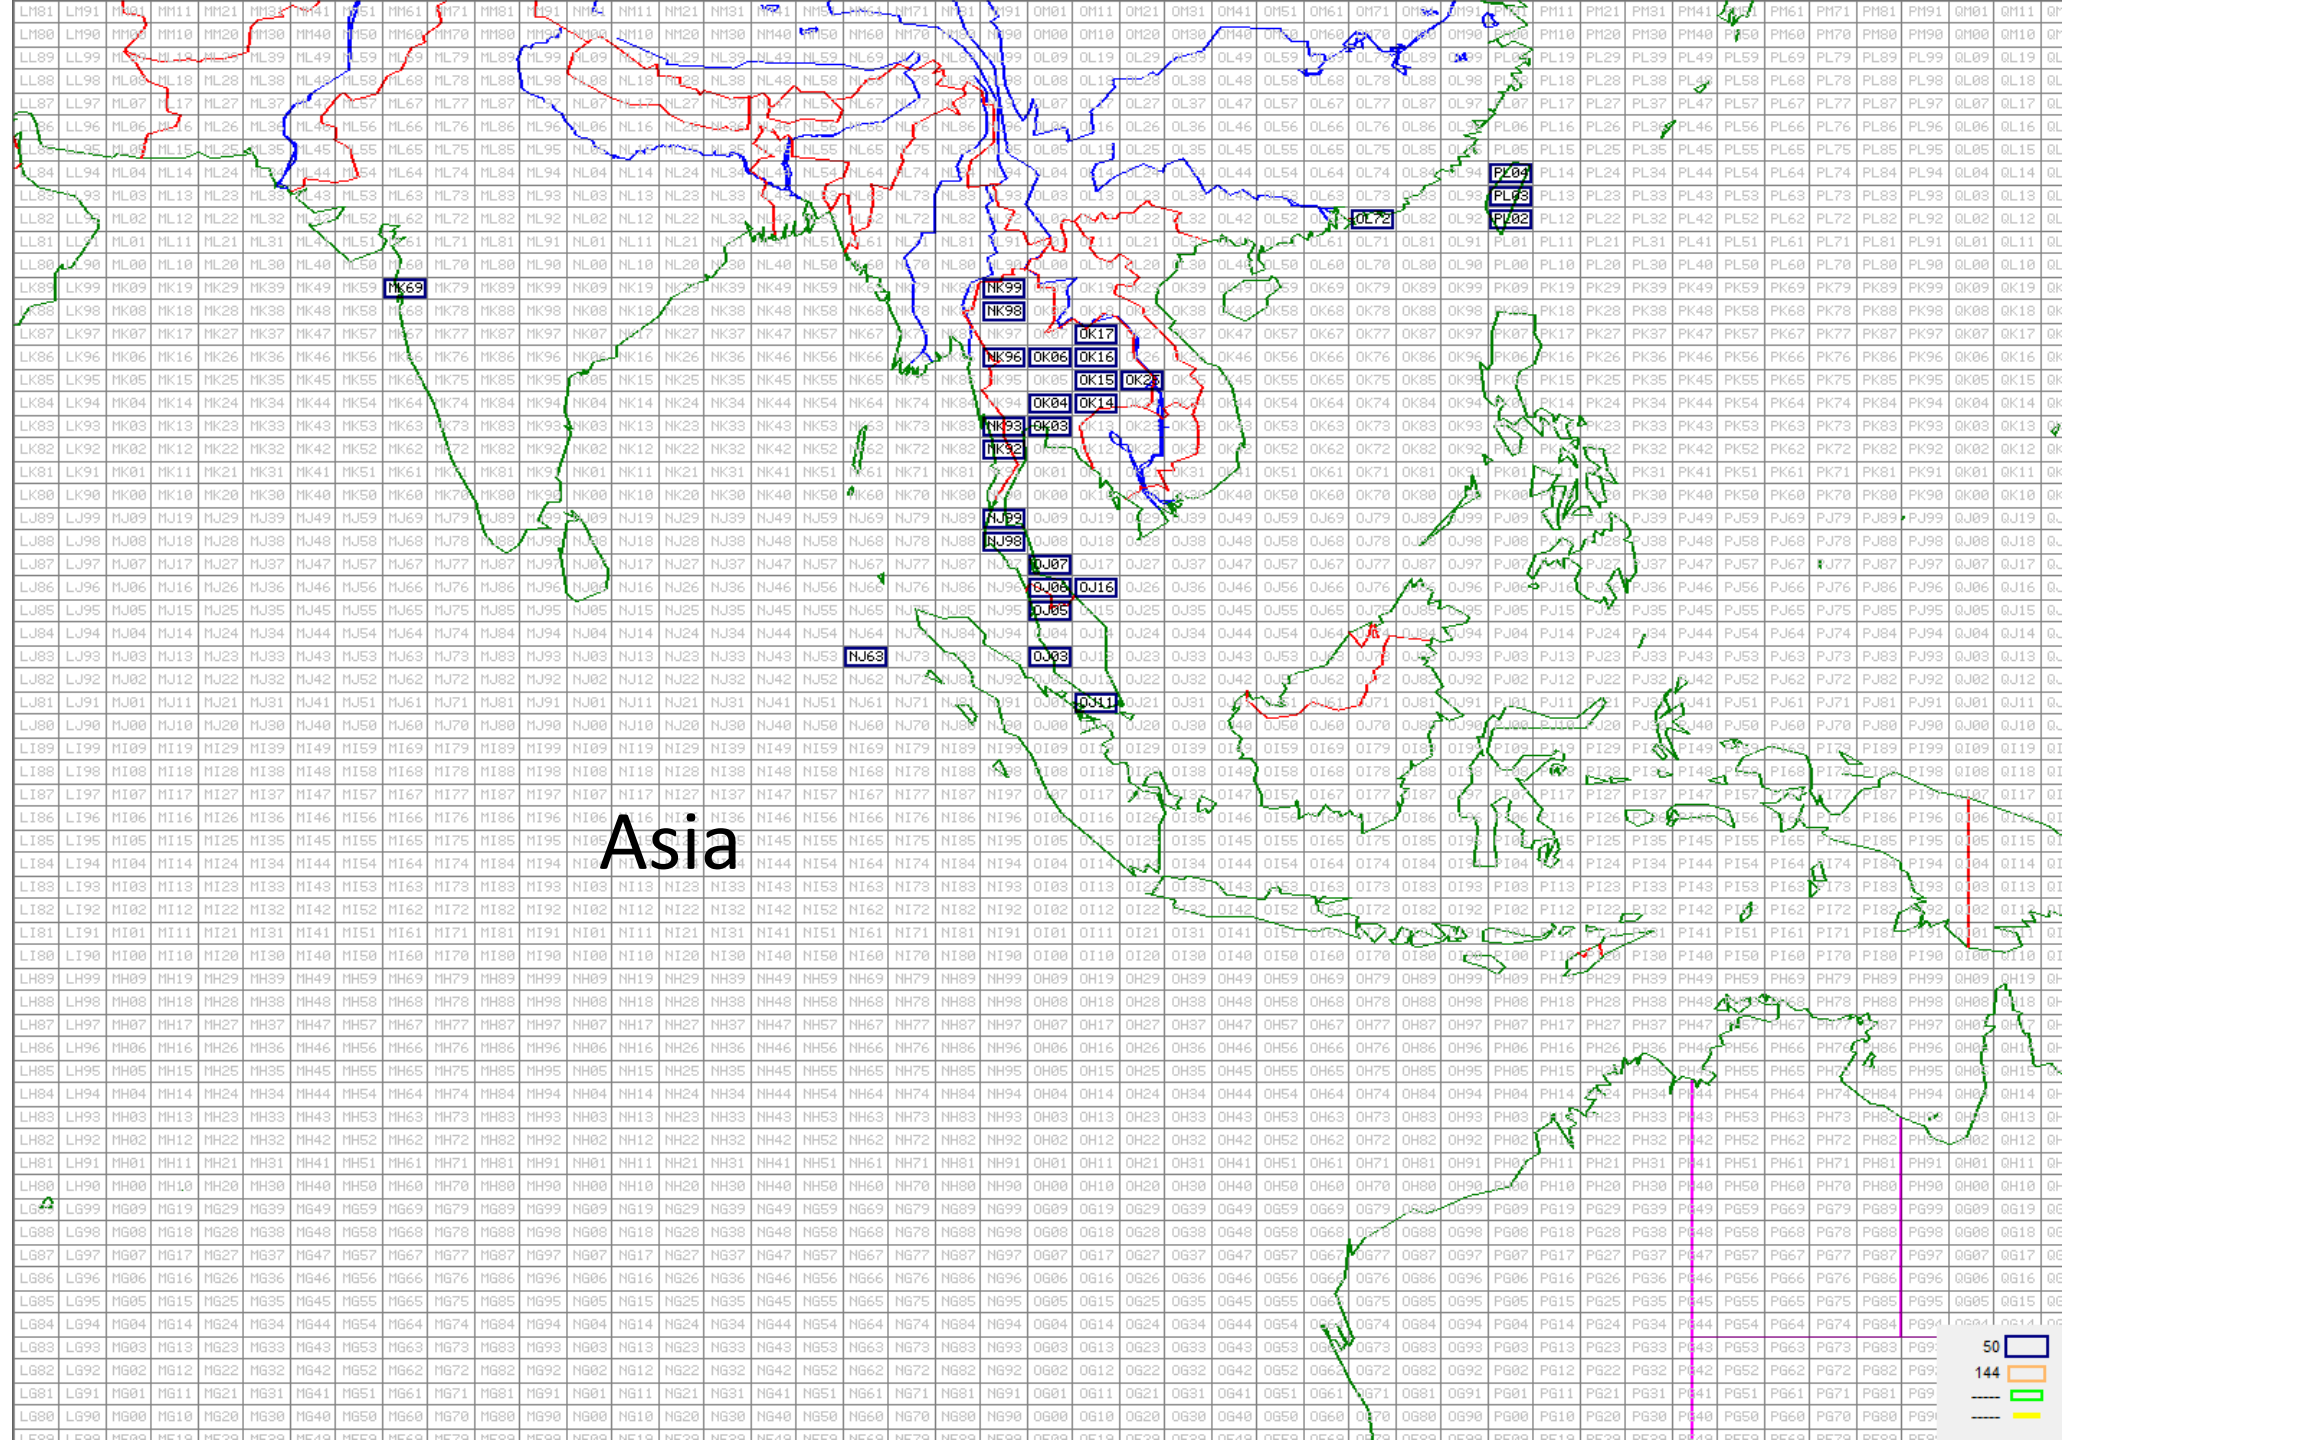

Active Grids

6M & 2M

2016 CQ VHF Contest

North America

Asia

- 50
- 144
- 144
- Green line
- Yellow line

South America