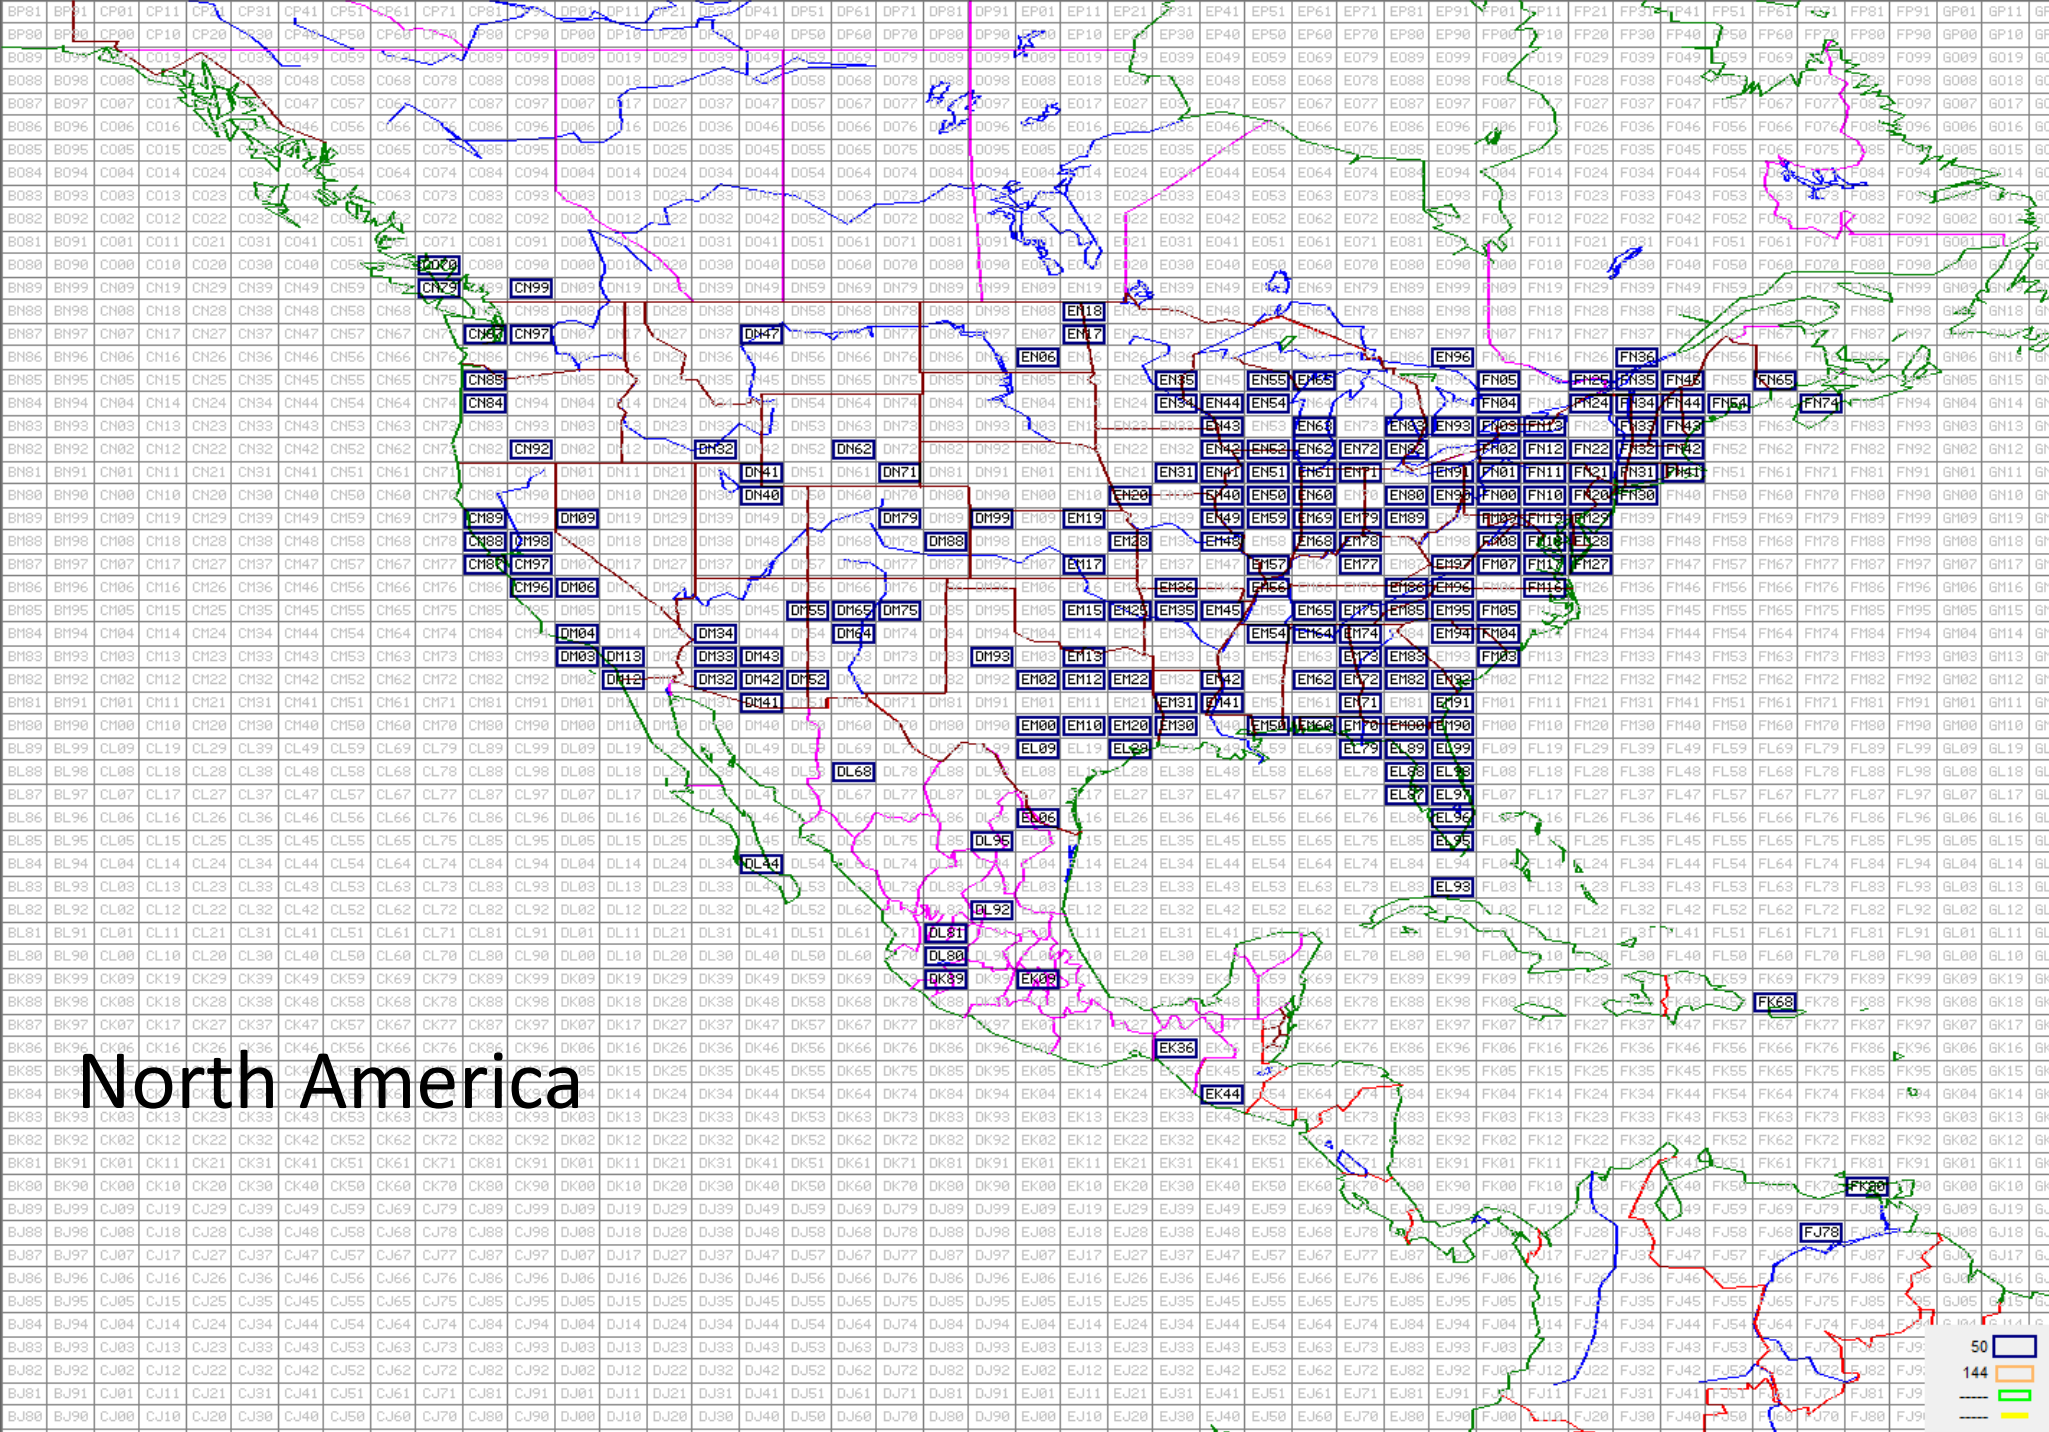

Active Grids

6M & 2M

2016 CQ VHF Contest

North America

Asia

- 50
- 144
- 144
- Green line
- Yellow line

South America