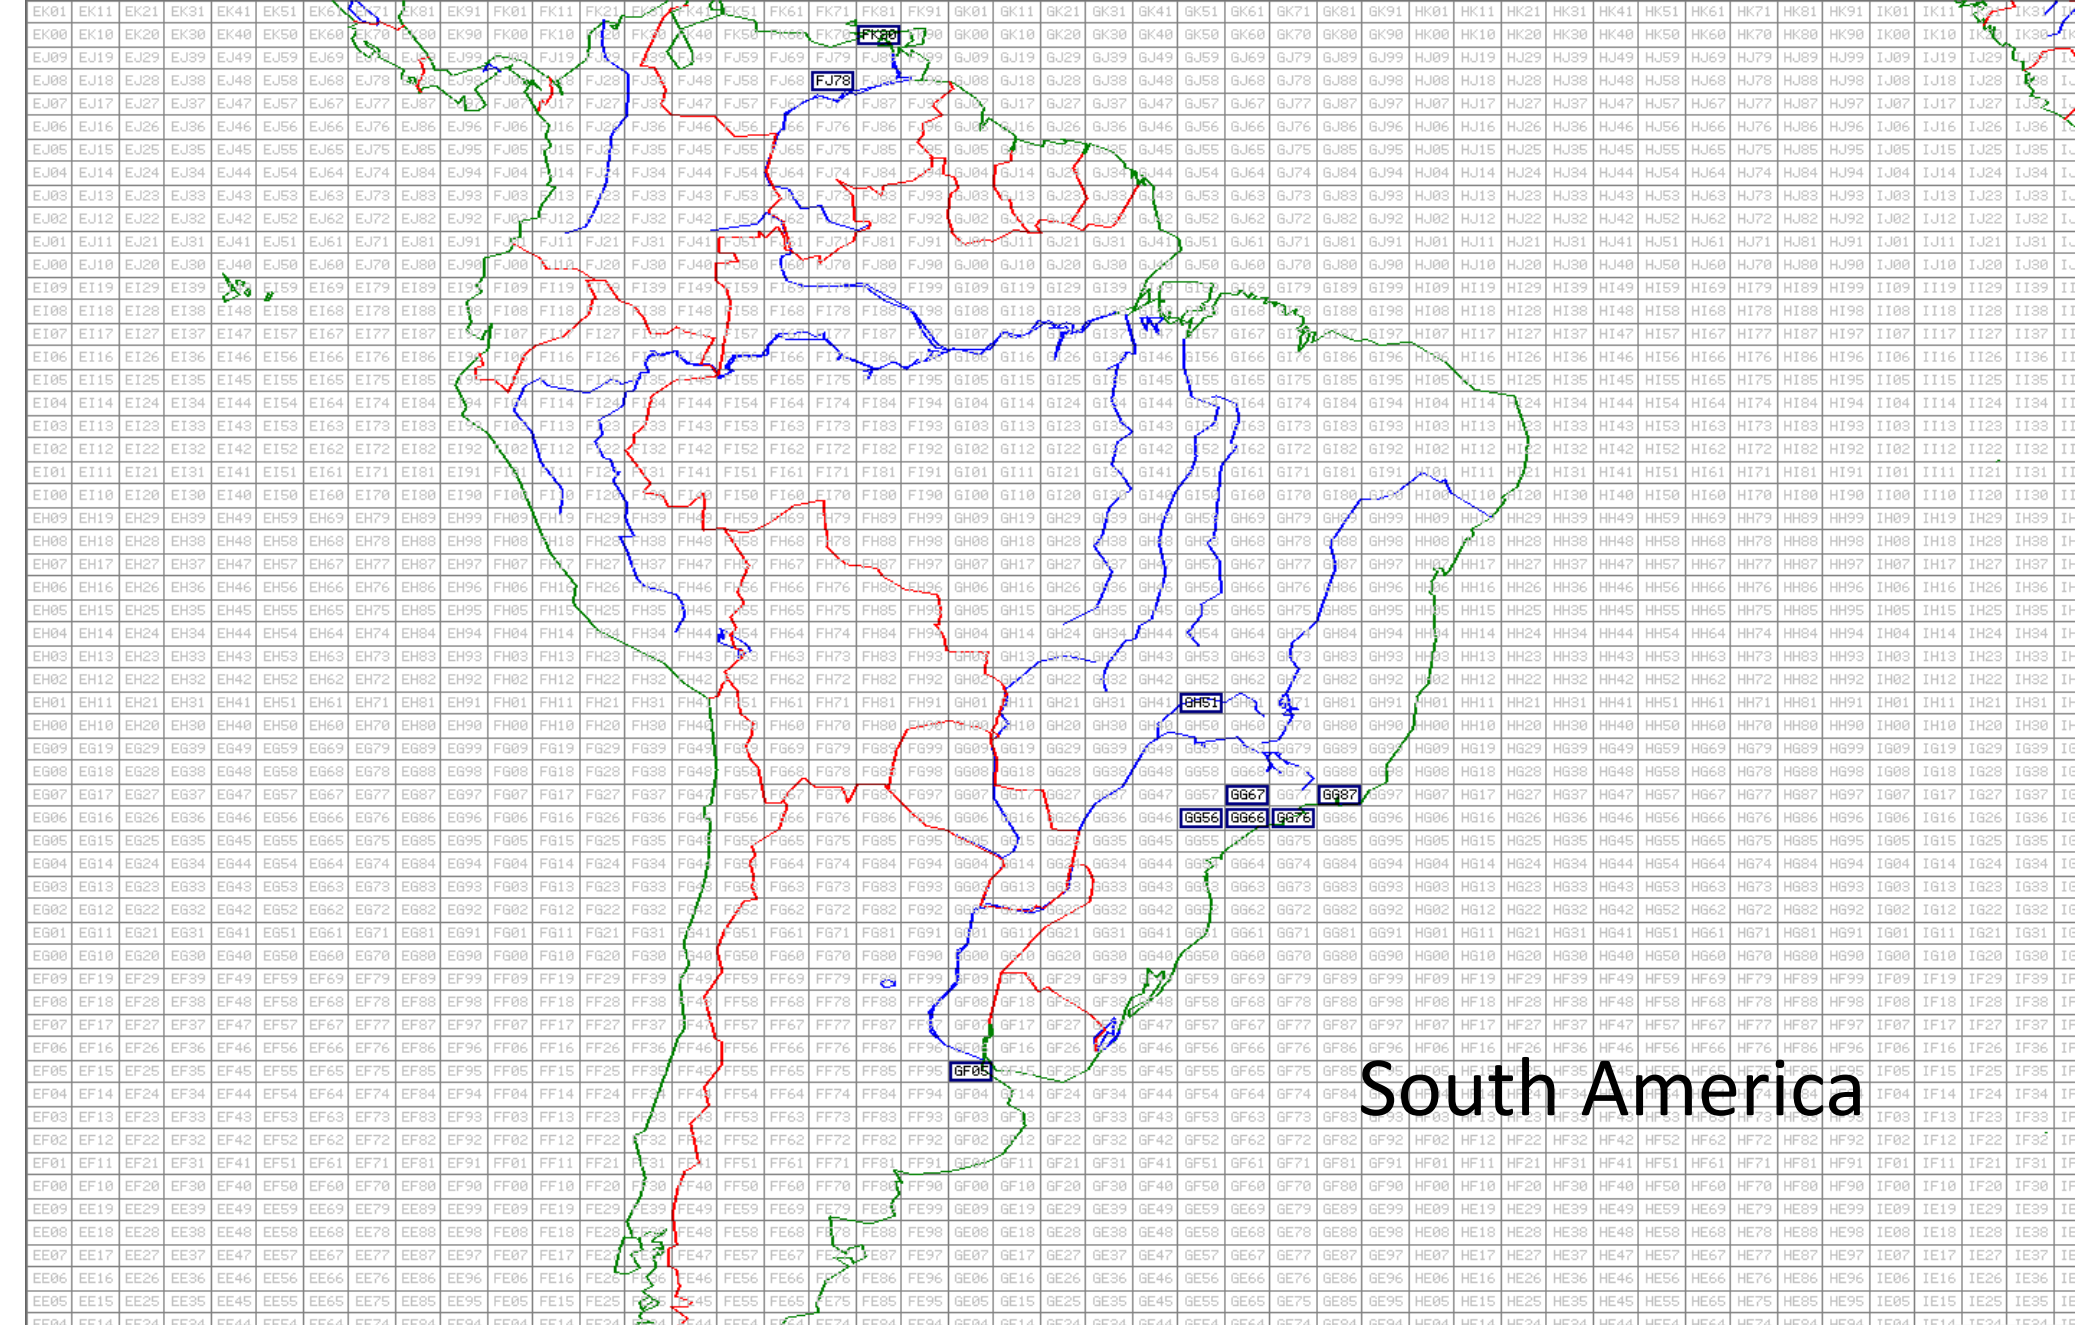

Active Grids

6M & 2M

2016 CQ VHF Contest

North America

Asia

- 50
- 144
- 144
- Green line
- Yellow line

South America